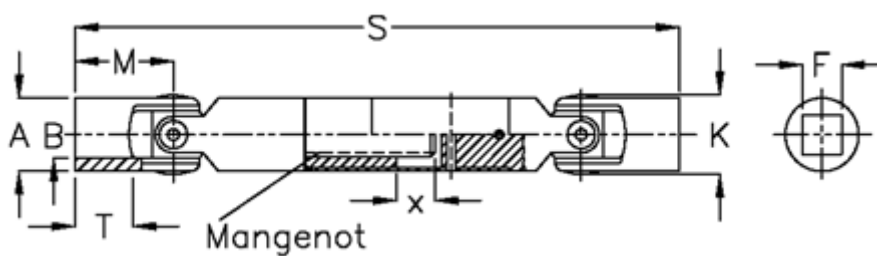

Article number: 077251042

Description: Slip shaft 0.725.104.002 hardened bushes
S=228 X=55 Square 12H9

Measures

A	= 25
F	= 12
Longitudinal ribs	= 6x11x14
M	= 37
MD max N m	= 30
s	= 228
T	= 22
x	= 55